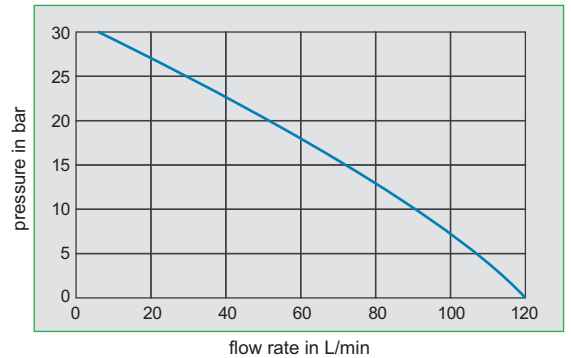

ZUWA PTO Pumps

ST-Super and PTO 500

ST-Super

ST-Super with 600 rpm

PTO 500 with sieve

PTO 500 with 350 rpm

PTO 500 with 540 rpm

PTO 500 with 700 rpm

PTO 500 with 800 rpm

Features

Type	Suction hose	Discharge hose	Hose fittings	Nozzle	Suction filter	Safety chain
ST-Super	3 m, Ø 25 mm	7 m, Ø19 mm	✓	✓	✓	✓
PTO 500	✗	✗	✓	✗	✓	✓

✓ = yes ✗ = no

Technical details

Type	Order no.	Flow rate L/min	Rotation rpm	Max. working pressure	Max. pressure	Weight	Connections in/out
ST-Super	120649	55 - 110	300 - 600	15 bar	30 bar	14 kg	¾", Ø 19 mm
PTO 500	120650	100 - 350	200 - 800	6 bar	10 bar	19 kg	1½", Ø 38 mm