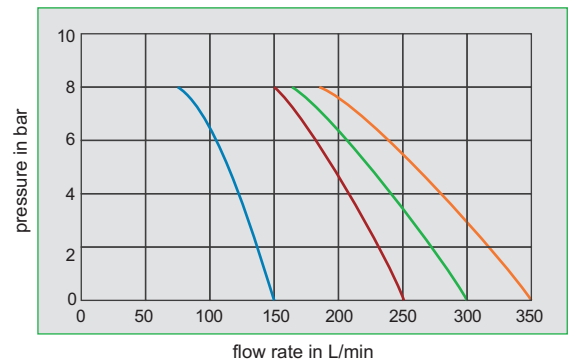

ZUWA PTO Pumps

ST-Super and PTO 500

ST-Super

ST-Super with 600 rpm

PTO 500 with sieve

PTO 500 with 350 rpm

PTO 500 with 540 rpm

PTO 500 with 700 rpm

PTO 500 with 800 rpm

Features

Type	Suction hose	Discharge hose	Hose fittings	Nozzle	Suction filter	Safety chain
ST-Super	3 m, Ø 25 mm	7 m, Ø19 mm	✓	✓	✓	✓
PTO 500	✗	✗	✓	✗	✓	✓

✓ = yes ✗ = no

Technical details

Type	Order no.	Flow rate L/min	Rotation rpm	Max. working pressure	Max. pressure	Weight	Connections in/out
ST-Super	120649	55 - 110	300 - 600	15 bar	30 bar	14 kg	¾", Ø 19 mm
PTO 500	120650	100 - 350	200 - 800	6 bar	10 bar	19 kg	1½", Ø 38 mm